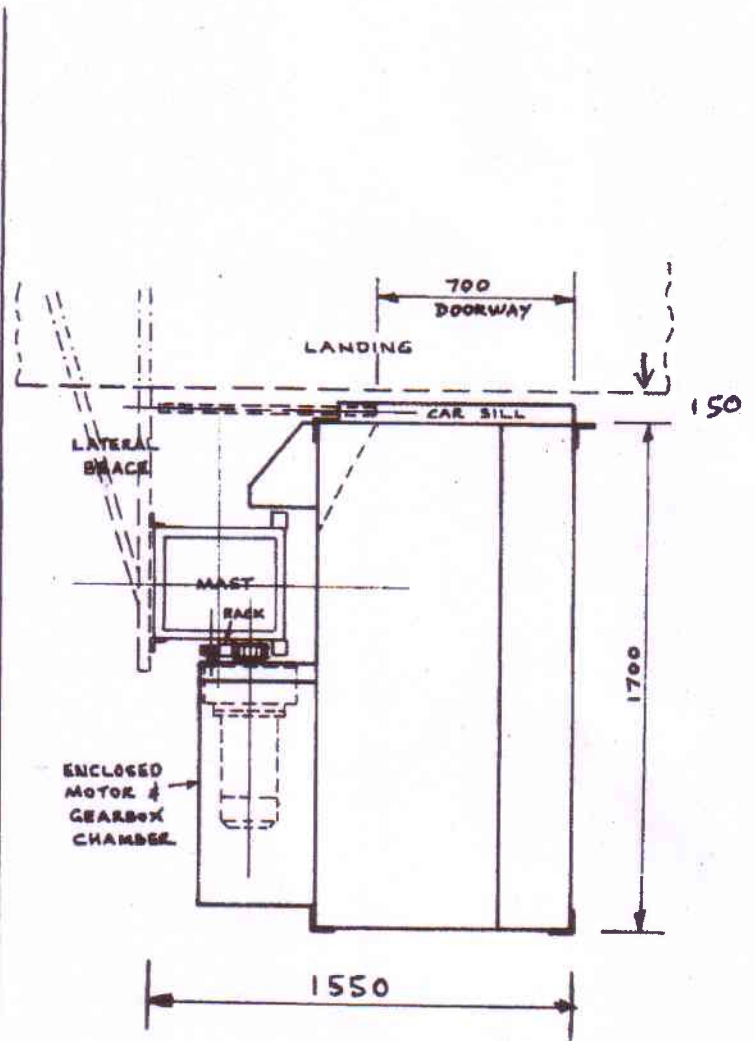

PLAN VIEW

SPECIFICATIONS

CAPACITY	- 600Kg
PERSONNEL	- 8
SPEED	- 37 METRES PER MINUTE
CAR SIZE	- 1700 X 900
POWER SUPPLY	- 415v 3 PHASE - 20 AMP