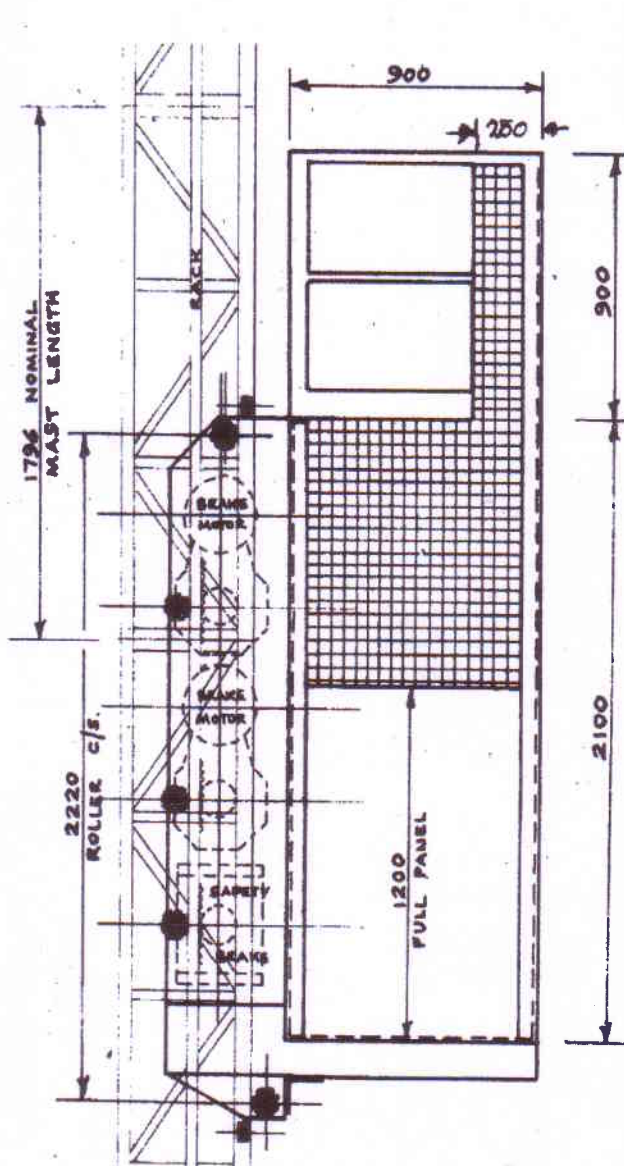

INDUSTRIES PTY LTD

ABN: 48 003 091 281 ACN: 003 091 281

TEL 9707 2110 – MOBILE 0407 975519 – EMAIL joseyr@optusnet.com.au

P 600 - PERSONNEL HOIST 600kg CAPACITY

ELEVATION - NON LANDING SIDE