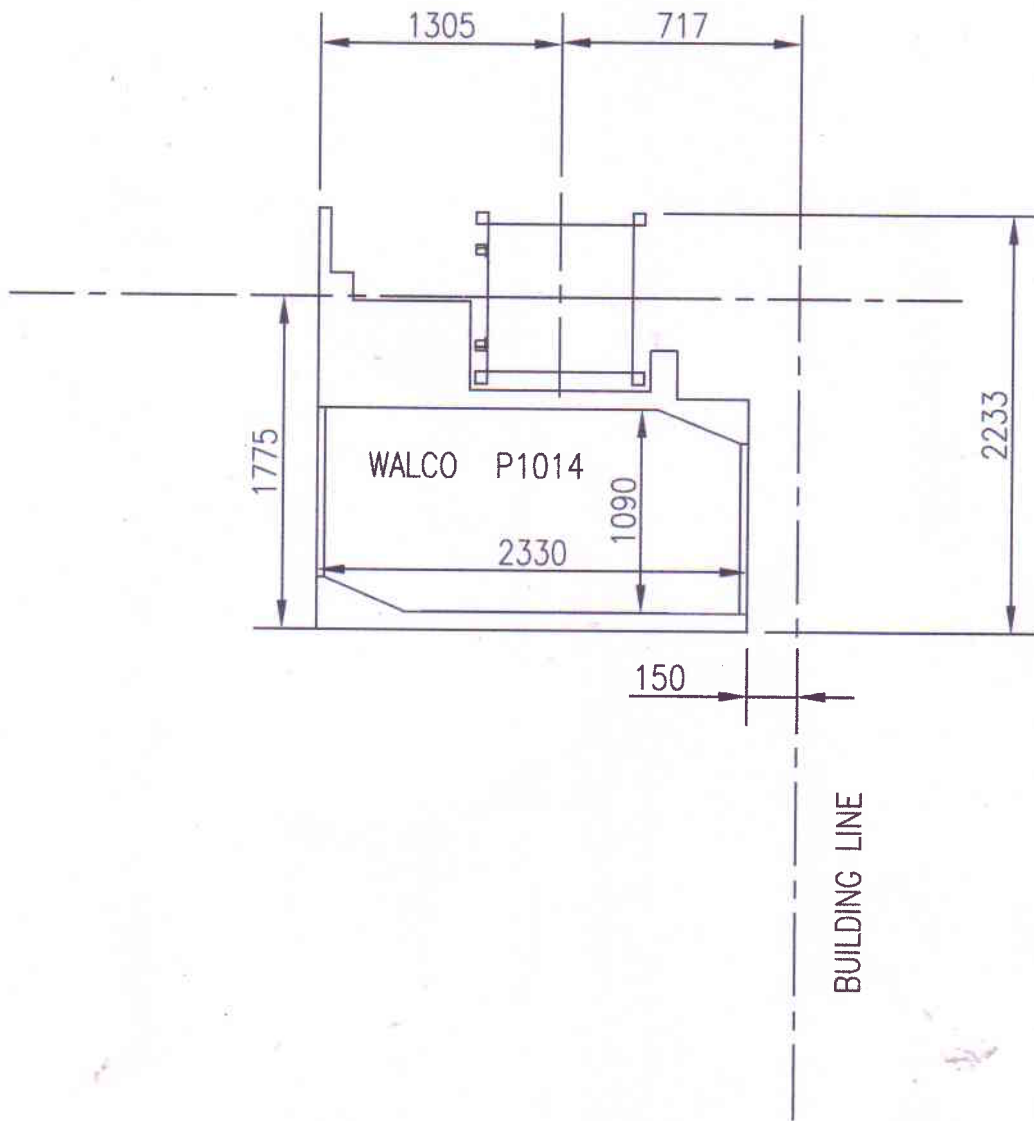

R.J. INDUSTRIES PTY LTD

ABN: 48 003 091 281 ACN: 003 091 281

TEL 9707 2110 – MOBILE 0407 975519 – EMAIL joseyr@optusnet.com.au

P 1014 - PERSONNEL HOIST 1000kg CAPACITY

PLAN VIEW

SPECIFICATIONS

CAPACITY	- 1000Kg
PERSONNEL	- 14
SPEED	- 39 METRES PER MINUTE
CAR SIZE	- 1700 X 900
POWER SUPPLY	- 415v 3 PHASE – 30 AMP