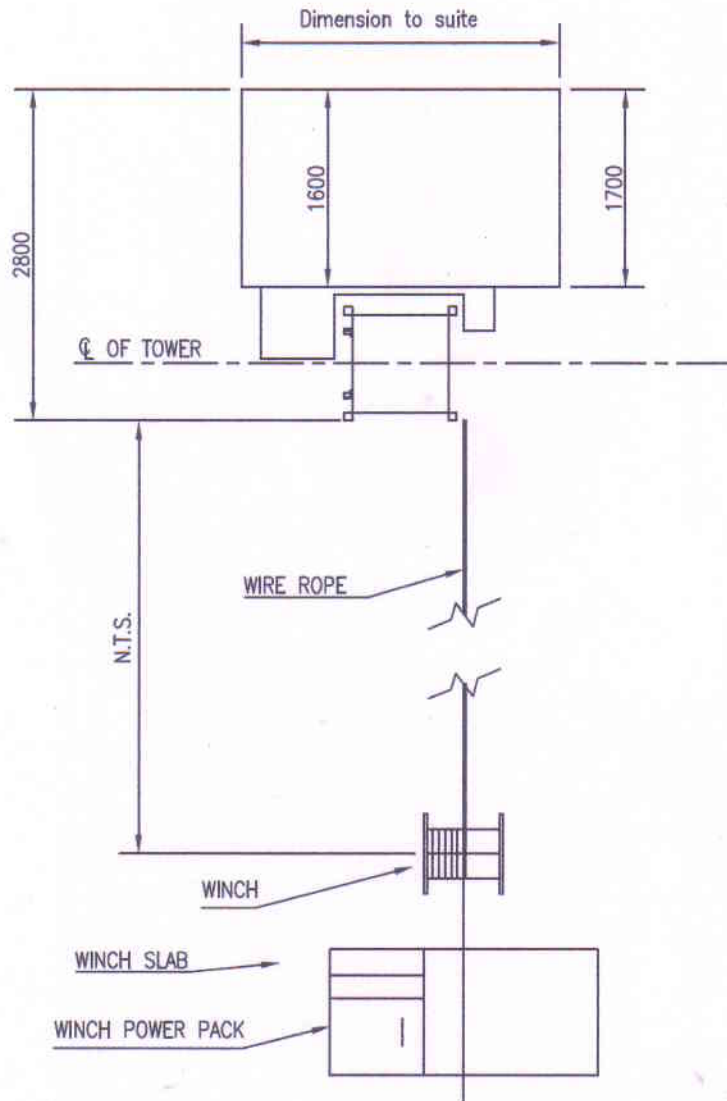

R. J. INDUSTRIES PTY LTD

ABN: 48 003 091 281 ACN: 003 091 281

TEL 9707 2110 – MOBILE 0407 975519 – EMAIL joseyr@optusnet.com.au

DIMENSIONS - M 2000 MATERIALS ONLY HOIST – 2000 TO 2400 Kg CAPACITY
NOTE - RUNNING AND LANDING GATE CLEARANCE AS REQUIRED TO BE ALLOWED FOR

SPECIFICATIONS

CAPACITY	- 2000Kg TO 2400Kg
SPEED	- 39 METRES PER MINUTE
CAR SIZE	- 1600X3000 OR TO SUITE (SEE PLATFORM DIMENSION SHEET)
POWER SUPPLY	- 415v 3 PHASE – RUN CURRENT 38 AMP – FUSE 63 AMP (MOTOR START)