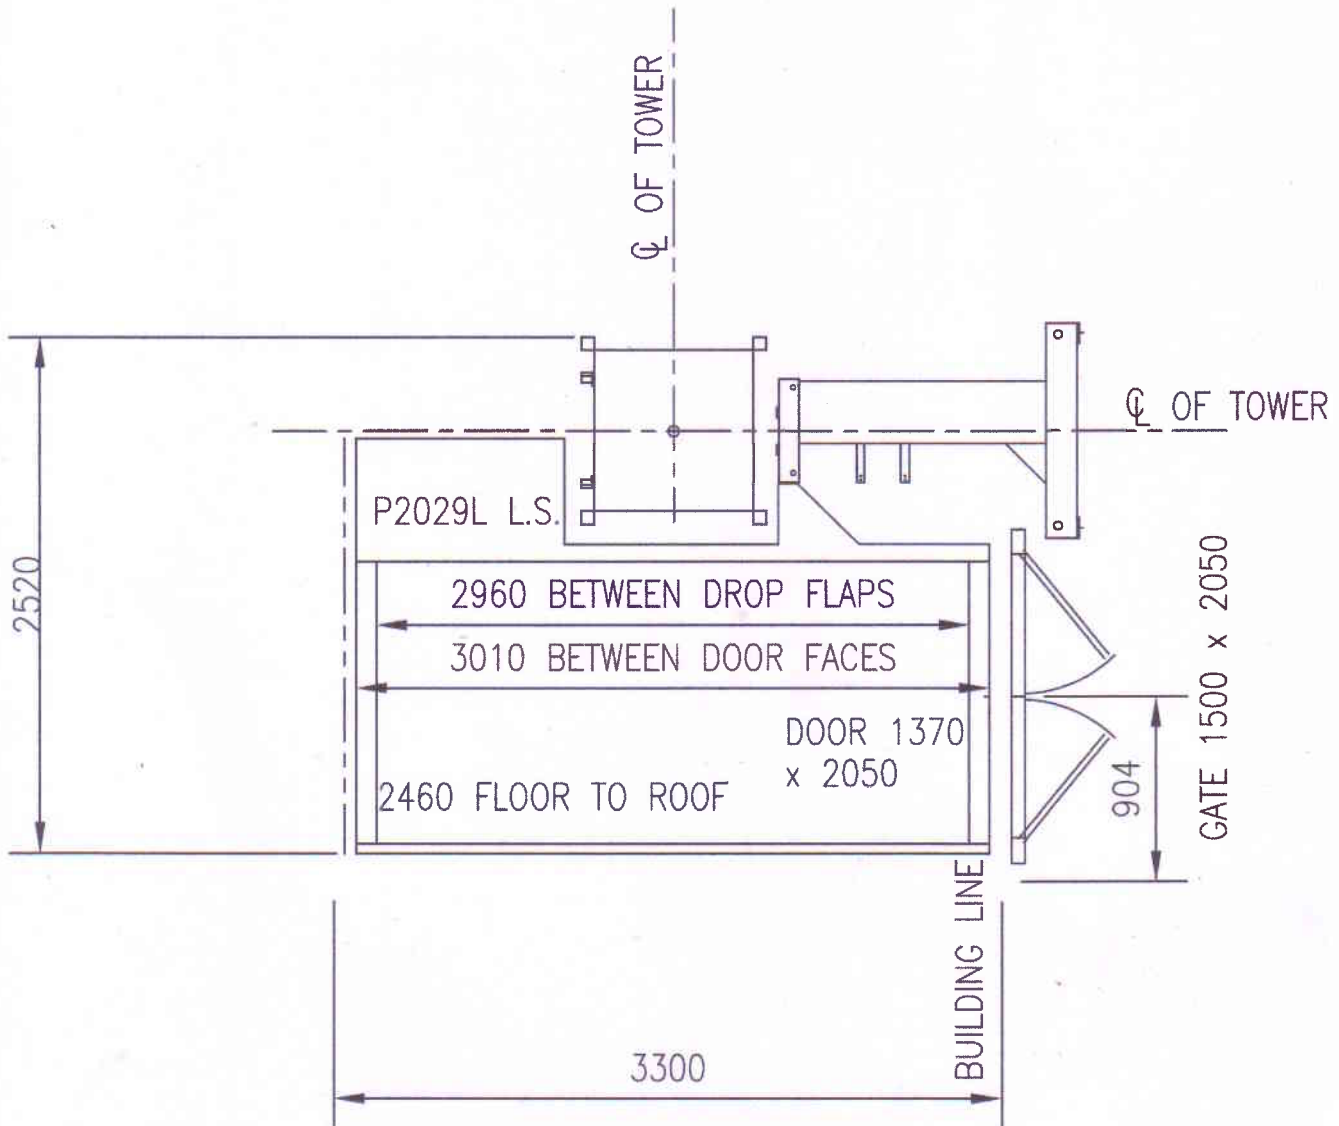

P2029 HHS HOIST DIMENSIONS

SPECIFICATIONS

CAPACITY	- 2000Kg
SPEED	- 39 METRES PER MINUTE
CAR SIZE	- 1400X3000
POWER SUPPLY	- 415v 3 PHASE – RUN CURRENT 54AMP – FUSE 80 AMP (MOTOR START)