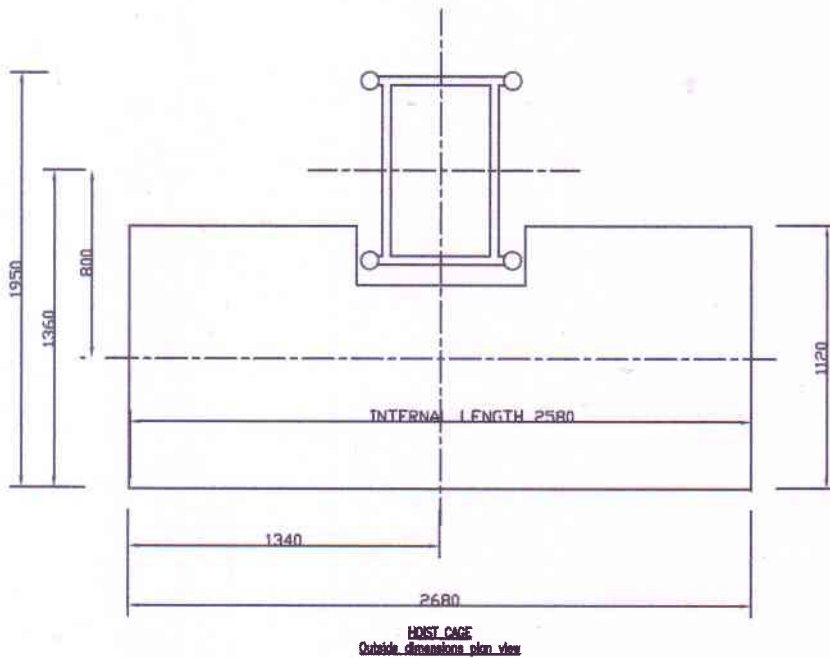

## BAMBA 1000kg PERSONNEL HOIST 1000 kg CAPACITY

PLAN VIEW

ELEVATION – NON LANDING SIDE

### SPECIFICATIONS

CAPACITY	-1088Kg
PERSONNEL	- 16
SPEED	- 38 METRES PER MINUTE
CAR SIZE	- AS PER PLAN & ELEVATION
POWER SUPPLY	- 415v 3 PHASE – 20 AMP